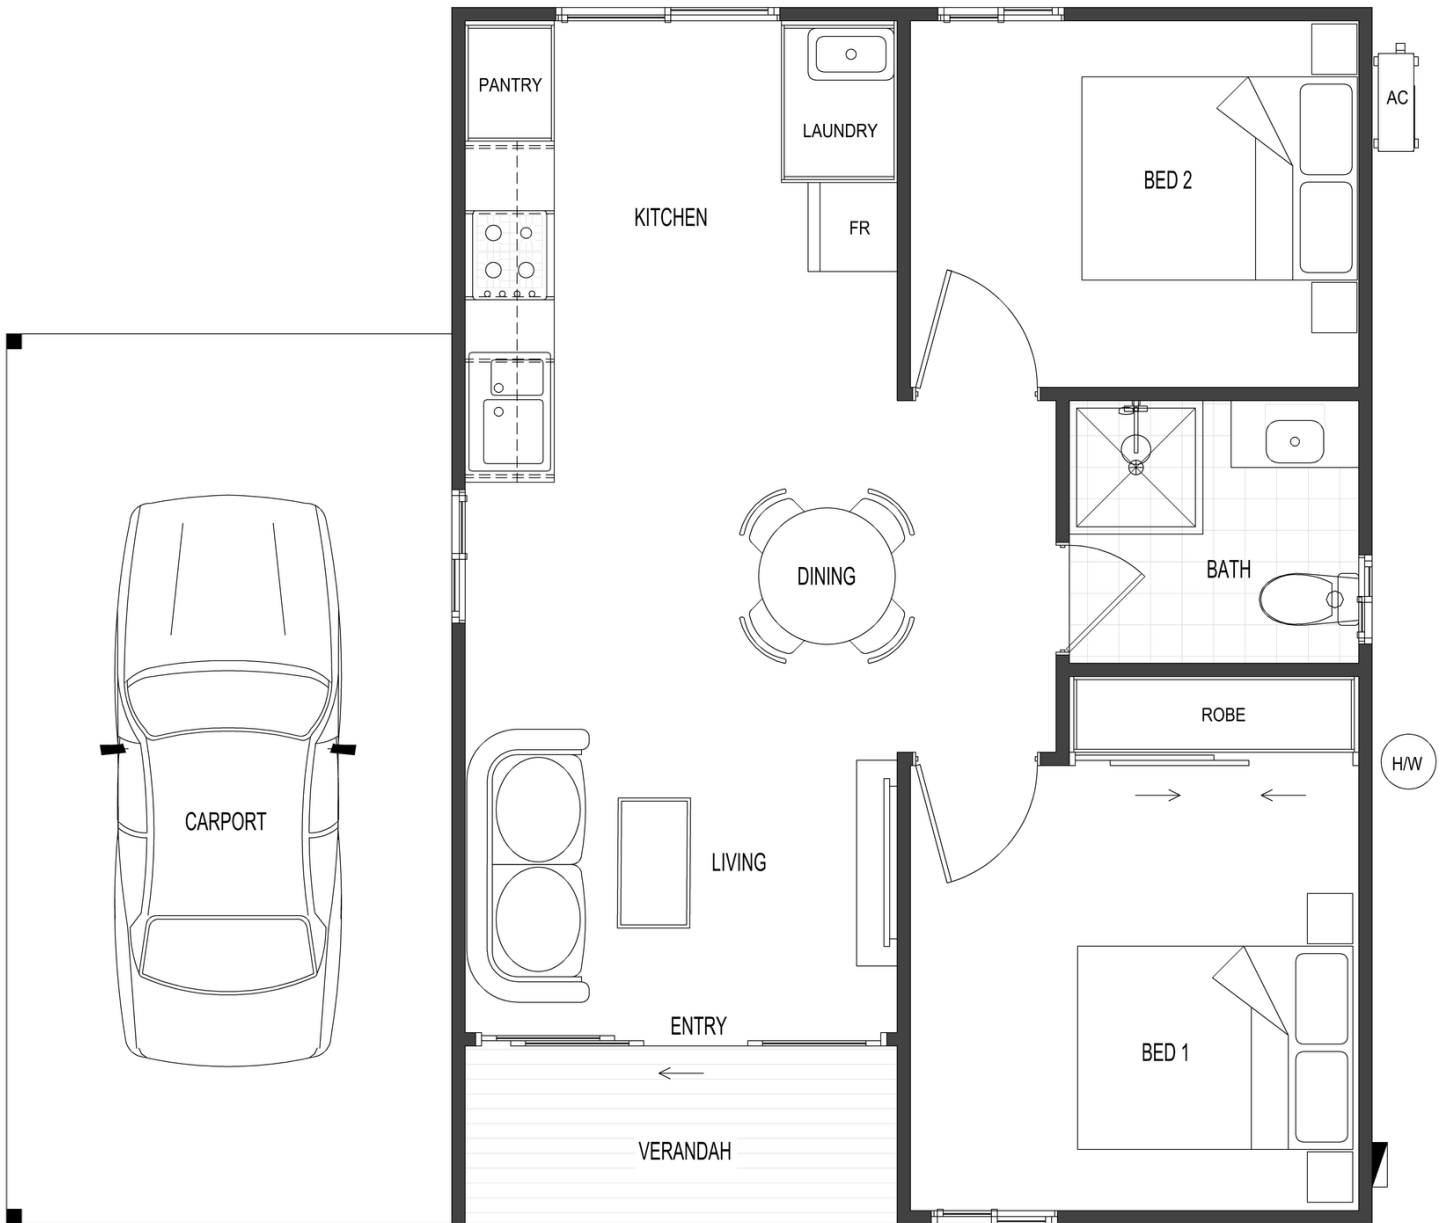

BLUE GUM LIFESTYLE ESTATE

by LINCOLN PLACE

For more information please contact:

1300 844 492

info@lincolnplace.com.au

August 2023